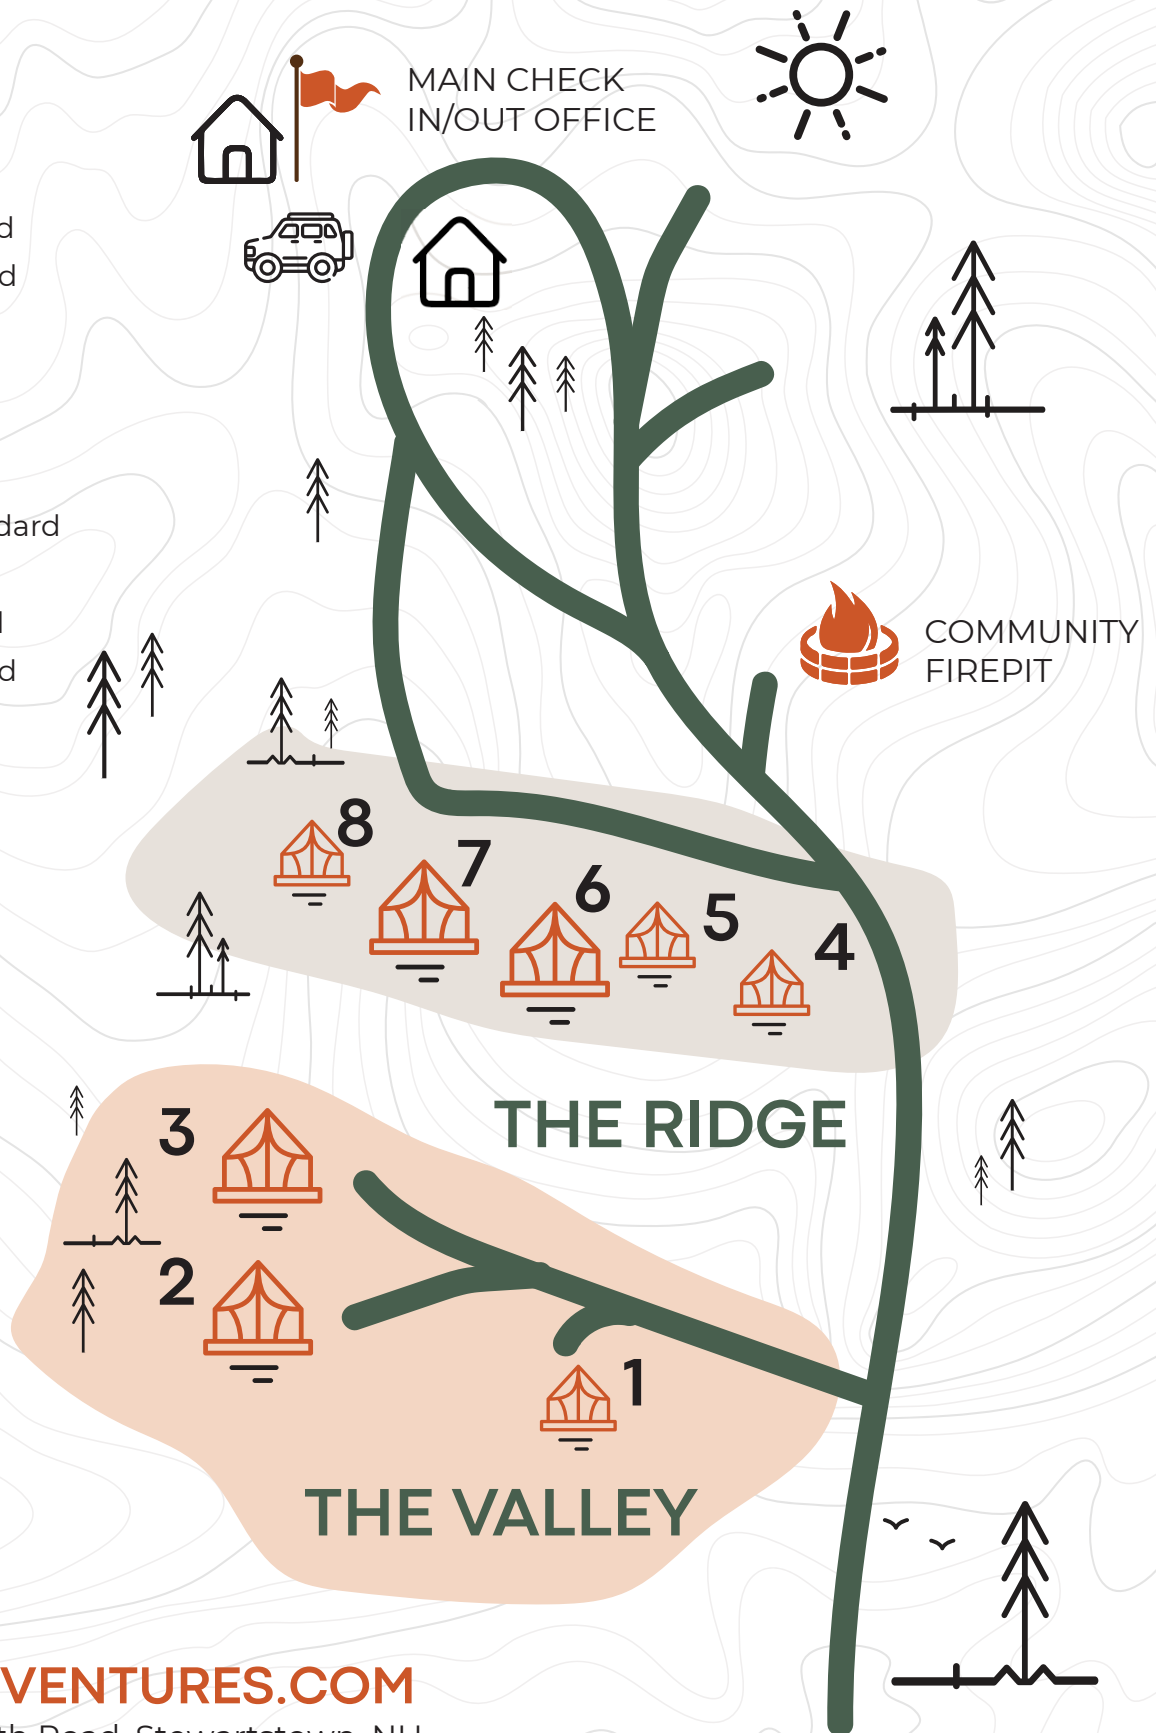

# BEAR ROCK

## CAMPING

### THE VALLEY

- 1 Moose Alley | Standard
- 2 Mountain View | Grand
- 3 Coos Cove | Grand

### THE RIDGE

- 4 Table Rock | Standard
- 5 Mohawk Ridge | Standard
- 6 Balsams View | Grand
- 7 Granite Ledge | Grand
- 8 Eagle Ridge | Standard

MAIN CHECK IN/OUT OFFICE

COMMUNITY FIREPIT

[BEARROCKADVENTURES.COM](http://BEARROCKADVENTURES.COM)